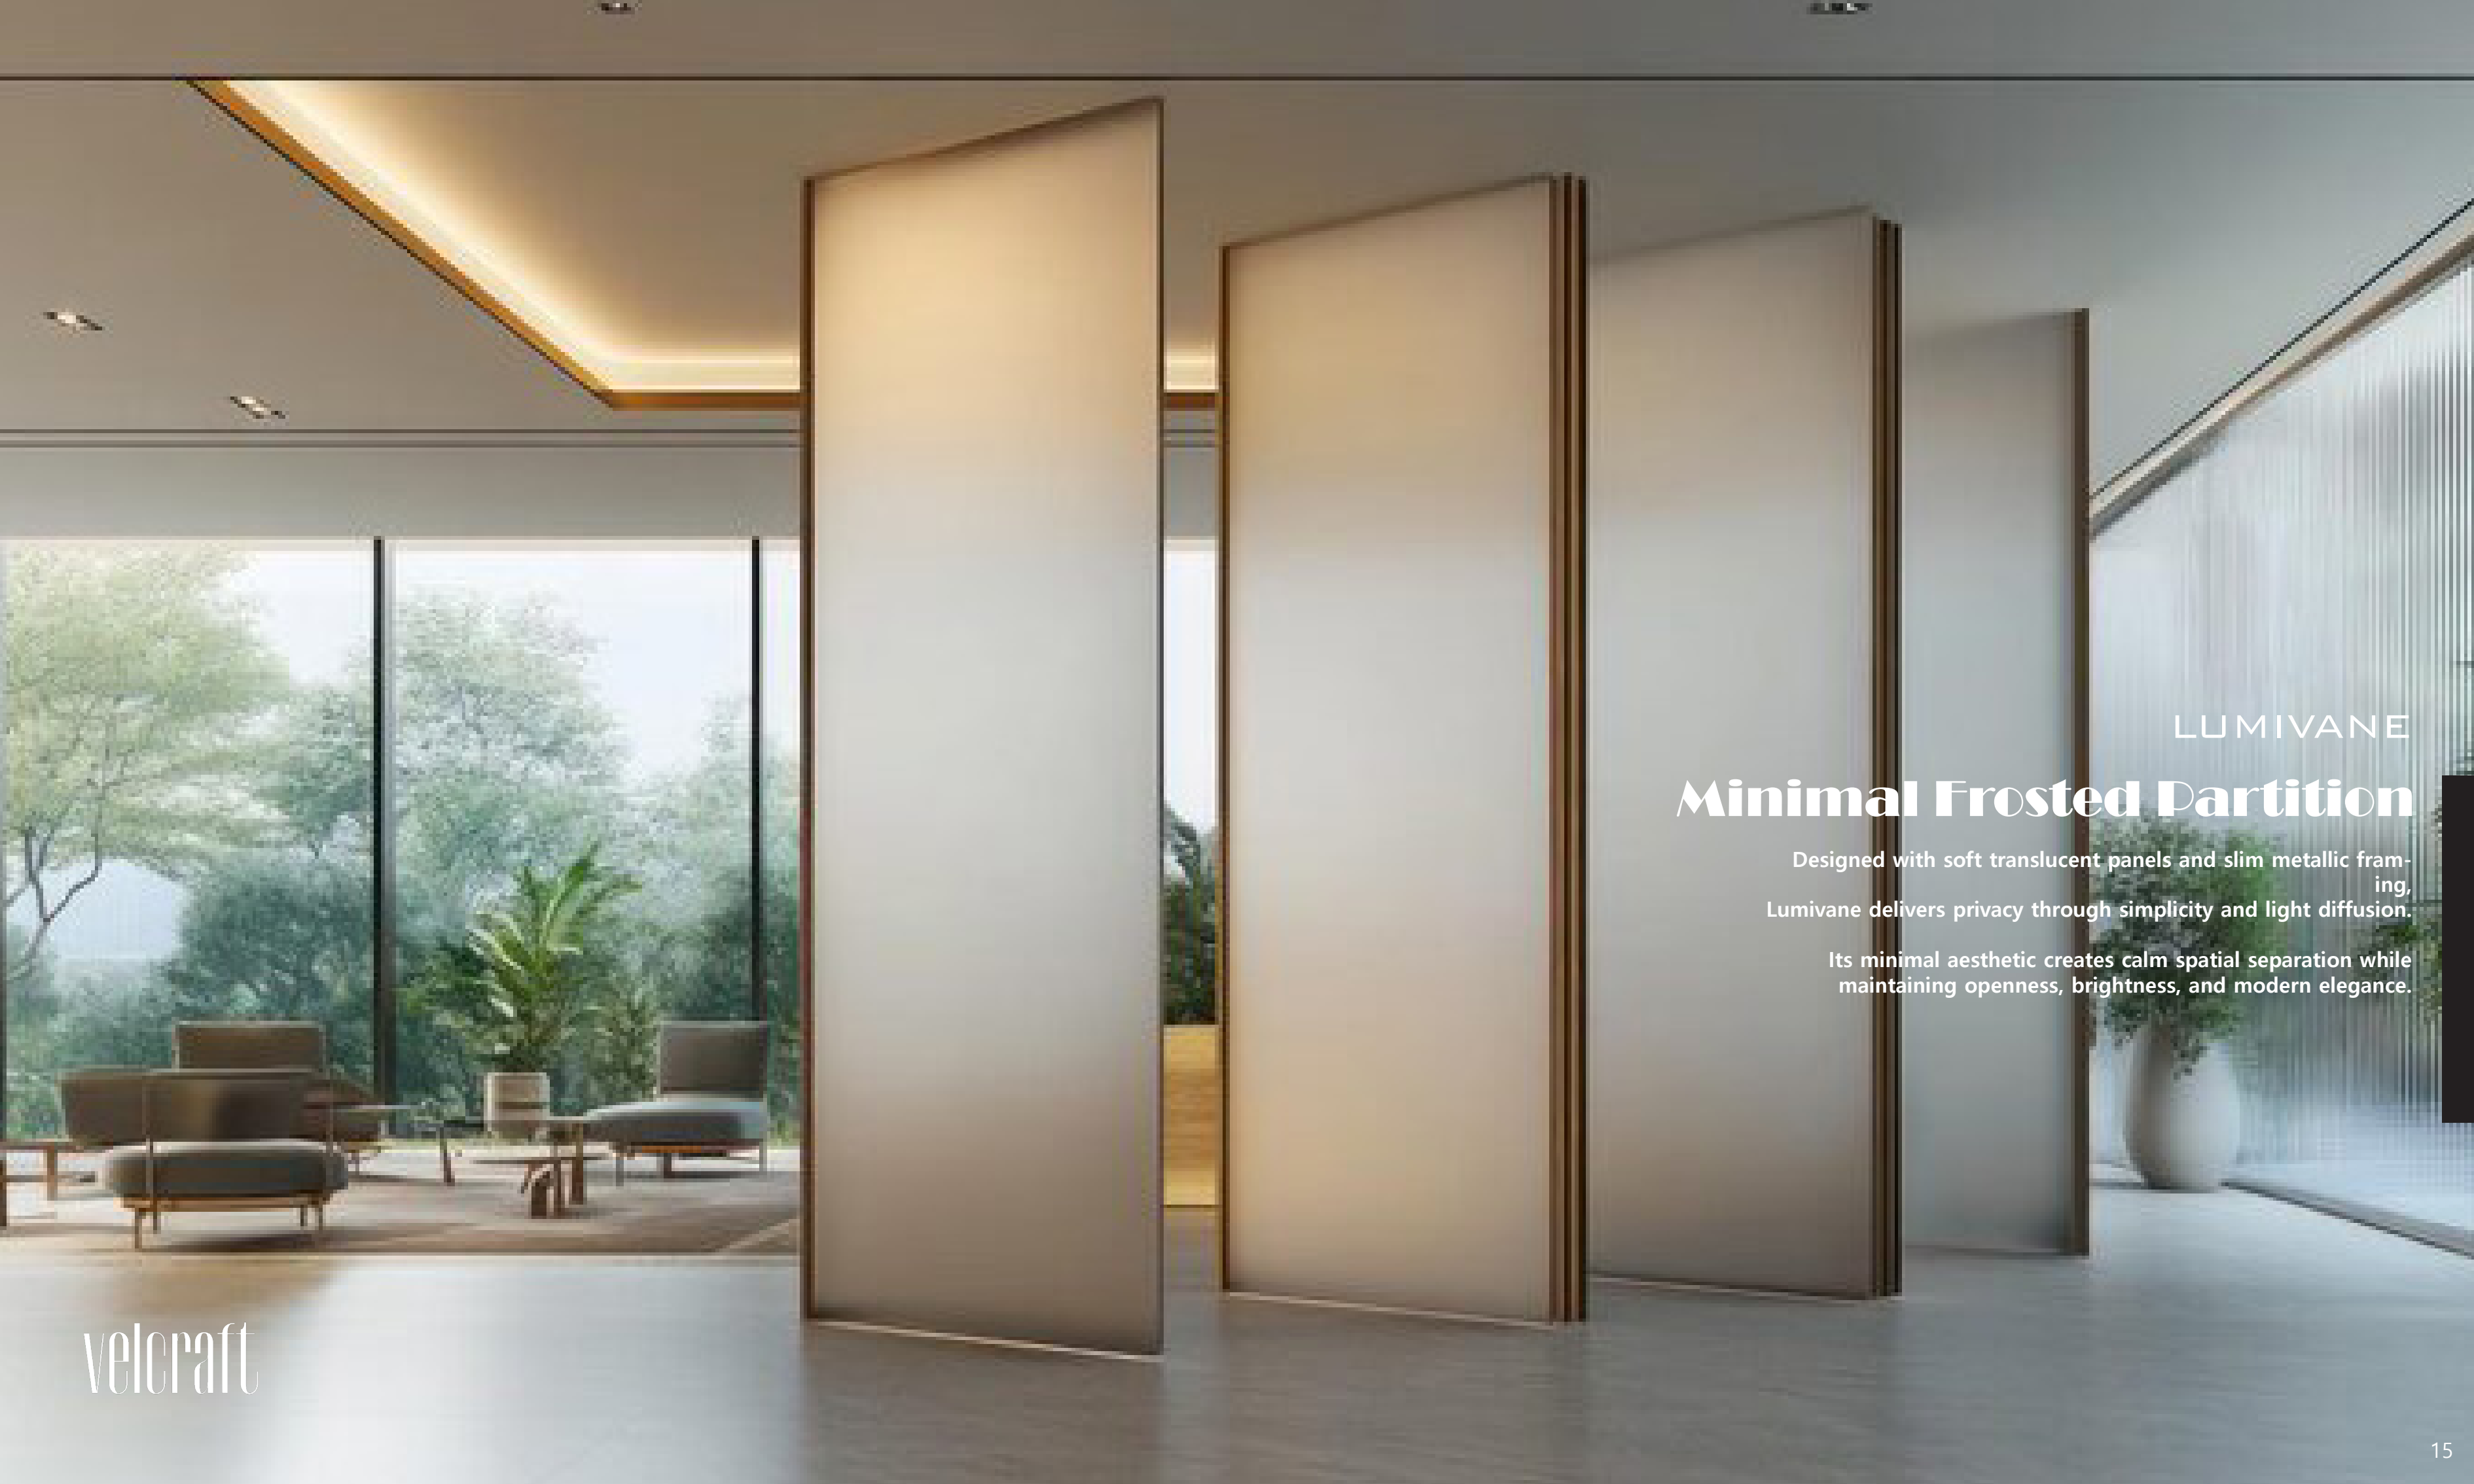

LUMIVANE

Minimal Frosted Partition

Designed with soft translucent panels and slim metallic framing, Lumivane delivers privacy through simplicity and light diffusion.

Its minimal aesthetic creates calm spatial separation while maintaining openness, brightness, and modern elegance.

velcraft