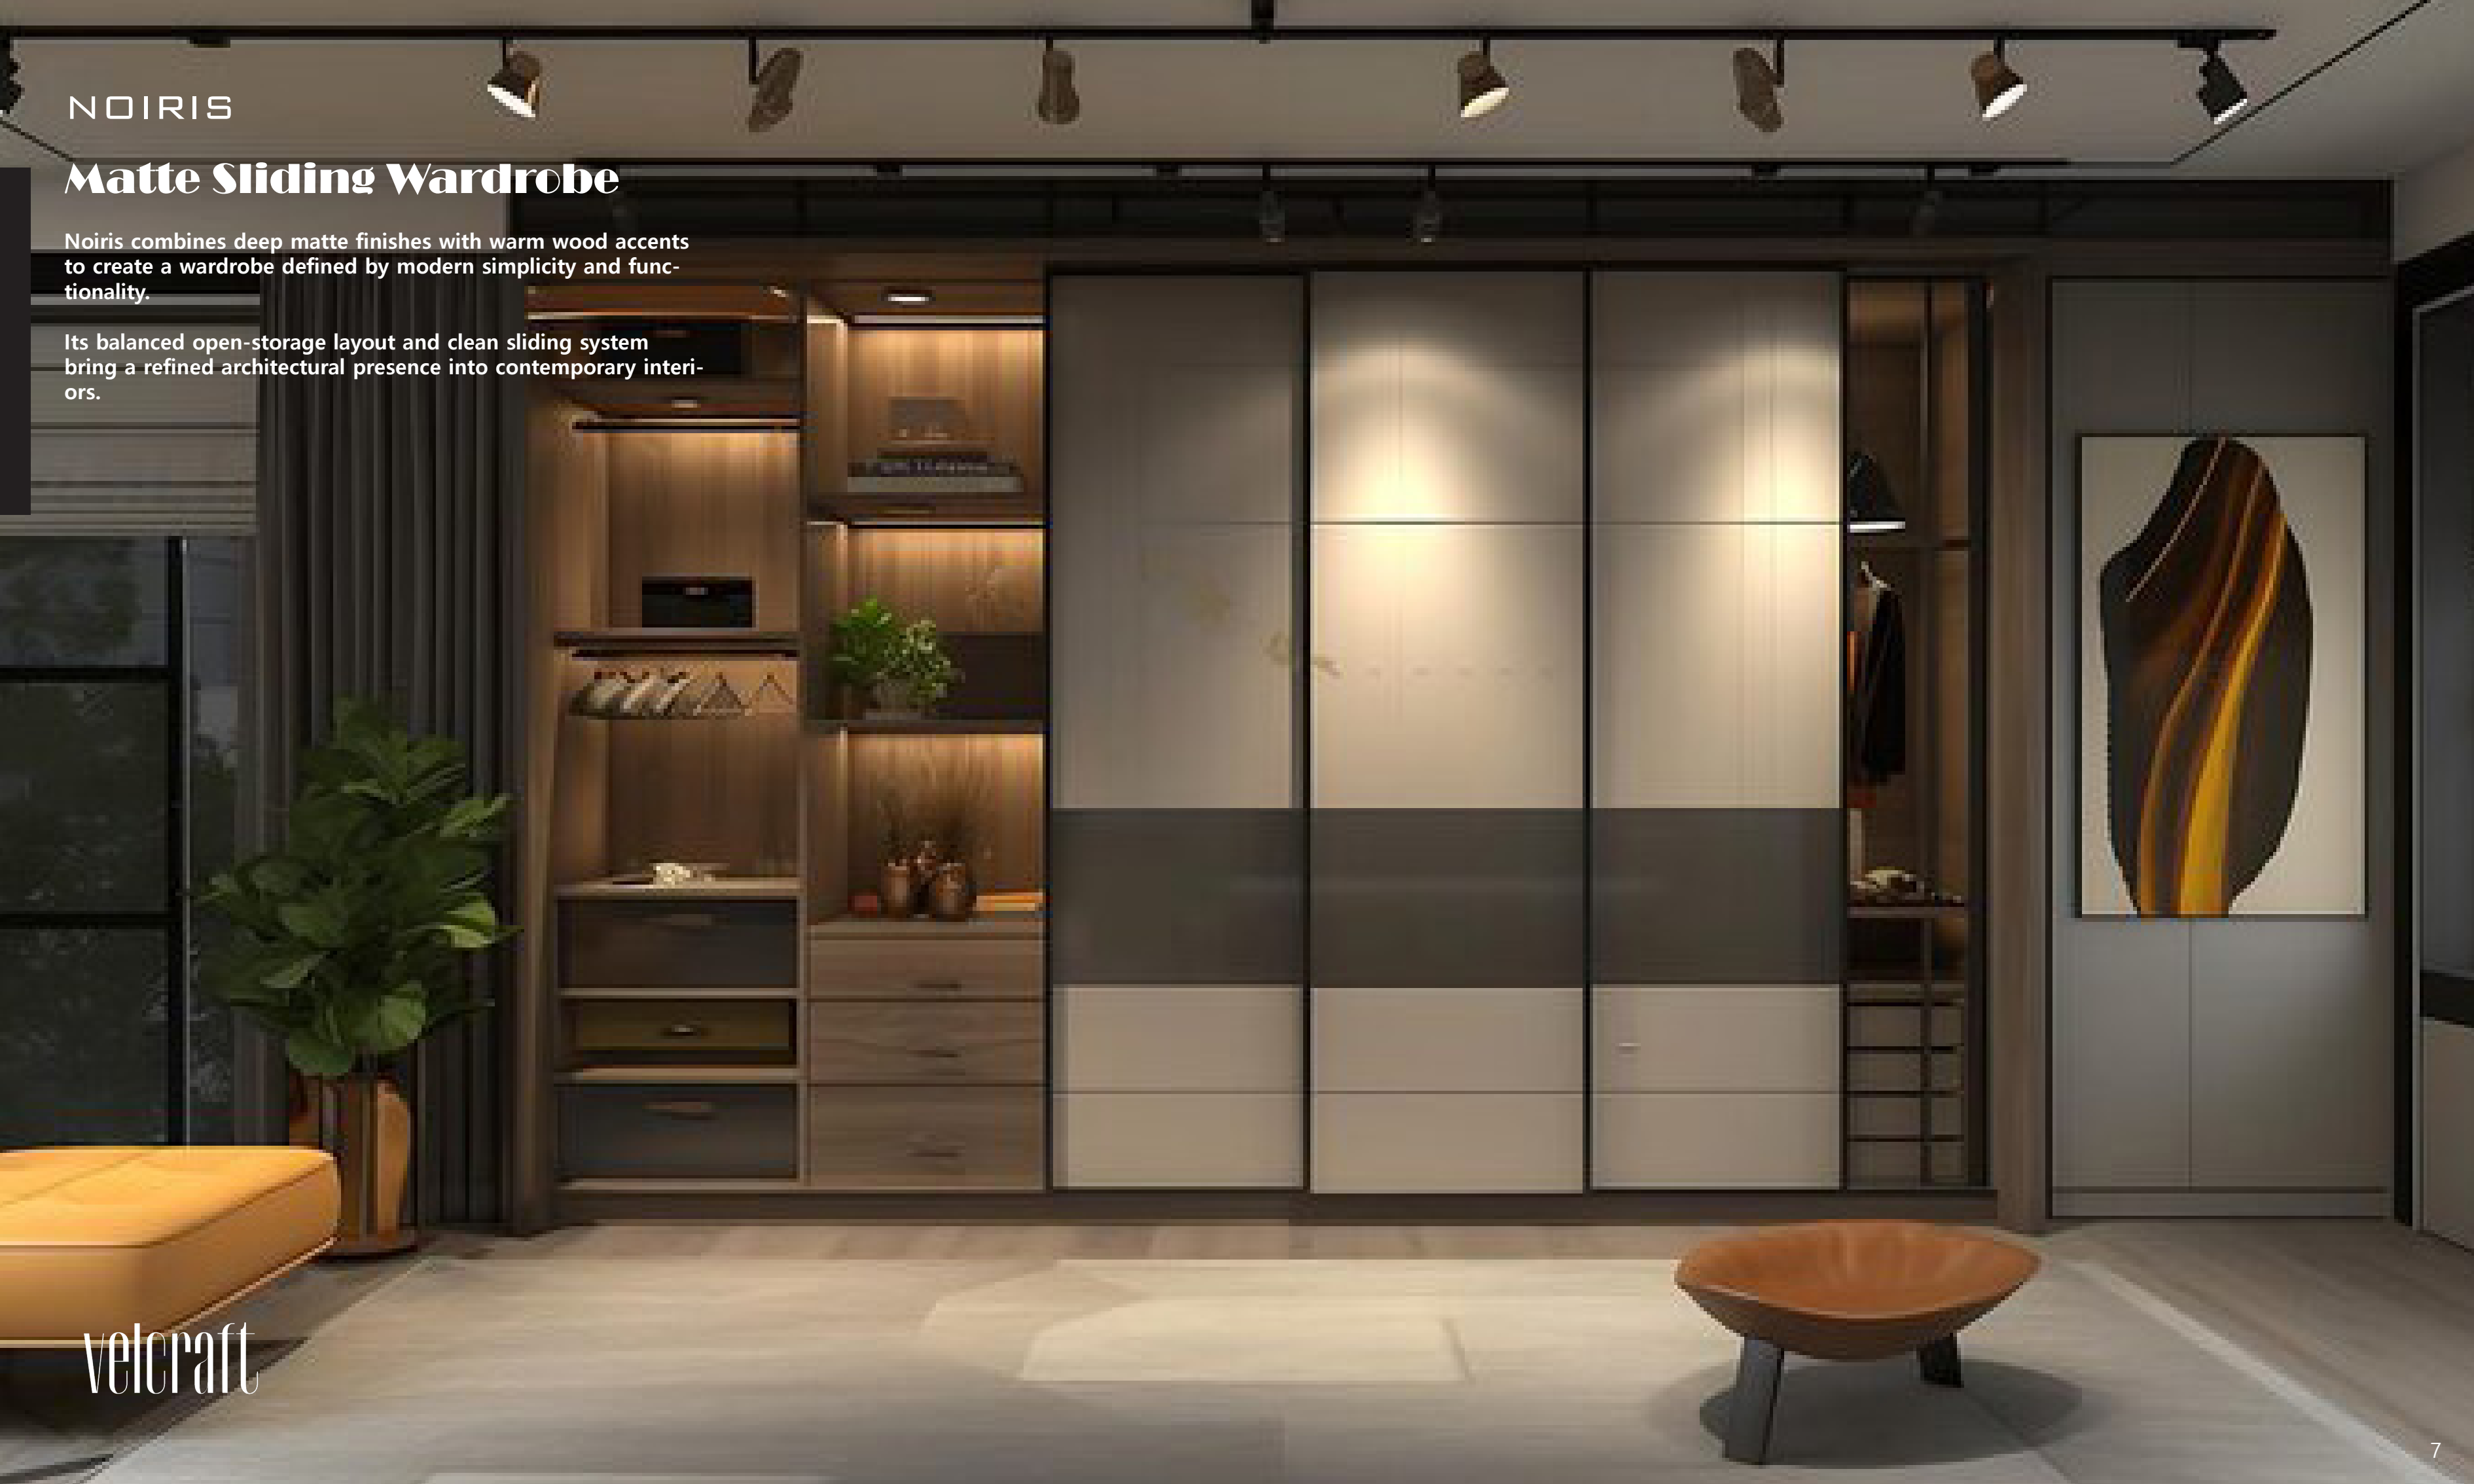

From contemporary homes to refined interiors,
Velcraft creates wardrobes that are
not only functional, but deeply personal.

wardrobe collection

Revolutionary and Rebellious – This range of wardrobes from the house of **velcraft** represents the coming of age for wardrobe design. Encapsulating just about every nuance between Modern and Minimalistic to Traditional and Timeless, this range transforms what is essentially a storage unit into an extension of the person using it. In the same breath, recessed and inbuilt handles provide a silent touch of excellence that is a design purist's dream come true. Through this range, we endeavor to give a befitting personal touch to every room. After all, the structures that secure our belongings should effortlessly showcase our style as well.

velcraft

NOIRIS

Matte Sliding Wardrobe

Noiris combines deep matte finishes with warm wood accents to create a wardrobe defined by modern simplicity and functionality.

Its balanced open-storage layout and clean sliding system bring a refined architectural presence into contemporary interiors.

velcraft

A modern wardrobe system in a room with large windows. The wardrobe features dark wood panels and large copper panels. The copper panels have a textured, reflective finish. The wardrobe has two columns of drawers at the bottom, each with two drawers. The drawers have copper handles. The room has a light-colored floor and recessed ceiling lights. Sunlight is streaming in from the windows on the left, creating a warm atmosphere.