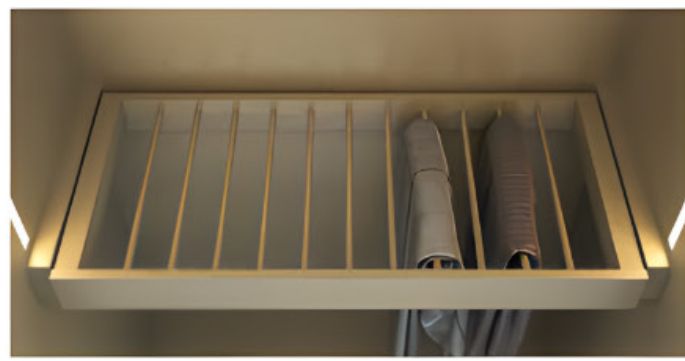

### Height (in millimetres):

1950, 2000, 2050, 2100, 2150, 2200, 2250, 2300, 2350, 2400

Side-mounted hanger rod

Top-mounted hanger rod

Jewellery tray

Accessory tray

Trousers rack

Shoe rack